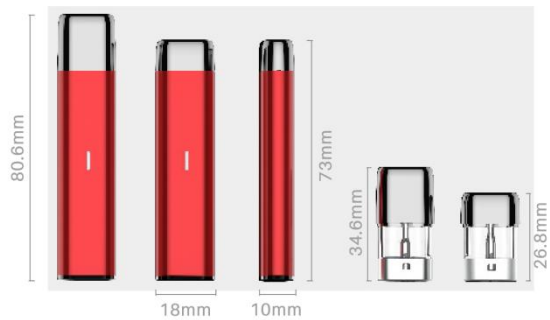

PODS

KC-P18/C05
KC-P18/C10

FEATURE

- **Splendid Structure**

Serves as the smallest cannabis vaping pod, it testifies once again our savvy expertise on structural design and battery technology. All the functions you need are available there.

DIMENSION

Disposable Specification

Volume	0.5ml/1.0ml
Resistance	1.2-1.6ohm
Battery Capacity	140mAh
Aperture Inlet	4x \varnothing 0.9 / 1.2 / 1.6mm
Tank Material	PCTG
Center Post	SUS316L
Preheat Mode	Two Clicks to Activate

Ordering Information

KC-P18/C05	Volume 0.5ml
KC-P18/C10	Volume 1.0ml

Color Customize Available

TAILOR YOUR OIL SPECIFIC NEEDS

Connect with EmPower Reader for Optimal Power

- Product Authentication
- User-Friendly Interface
- Output Power Reading/Writing
- Battery Status
- Long Battery Life