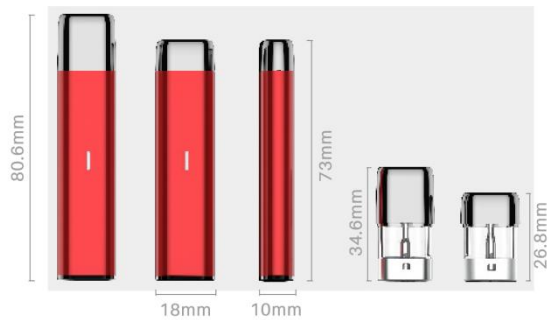

PODS

KC-P19/C05
KC-P19/C10

FEATURE

- **Splendid Structure**

Serves as the smallest cannabis vaping pod, it testifies once again our savvy expertise on structural design and battery technology. All the functions you need are available there.

DIMENSION

Disposable Specification

Volume	0.5ml/1.0ml
Resistance	1.2-1.6ohm
Battery Capacity	140mAh
Aperture Inlet	4x \varnothing 0.9 / 1.2 / 1.6mm
Tank Material	PCTG
Center Post	SUS316L
Preheat Mode	Two Clicks to Activate

Ordering Information

KC-P19/C05	Volume 0.5ml
KC-P19/C10	Volume 1.0ml

Color Customize Available

TAILOR YOUR OIL SPECIFIC NEEDS

Connect with EmPower Reader for Optimal Power

- Product Authentication
- User-Friendly Interface
- Output Power Reading/Writing
- Battery Status
- Long Battery Life